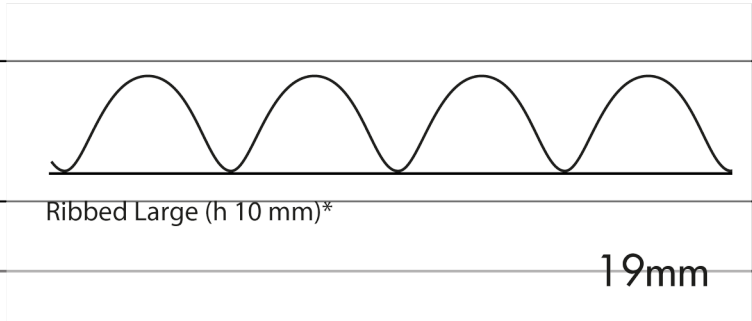

Ribbed Large (h 10 mm)\*

19mm

×

×

297mm

×

×

210mm

Due to the industrial production process, Ribbed 2.0 is suitable for wall cladding too (waves perfect in line).

Recycled products might show variation in color and tiny irregularities.

Advised use; upholstery, panelling, panels and wall cladding.